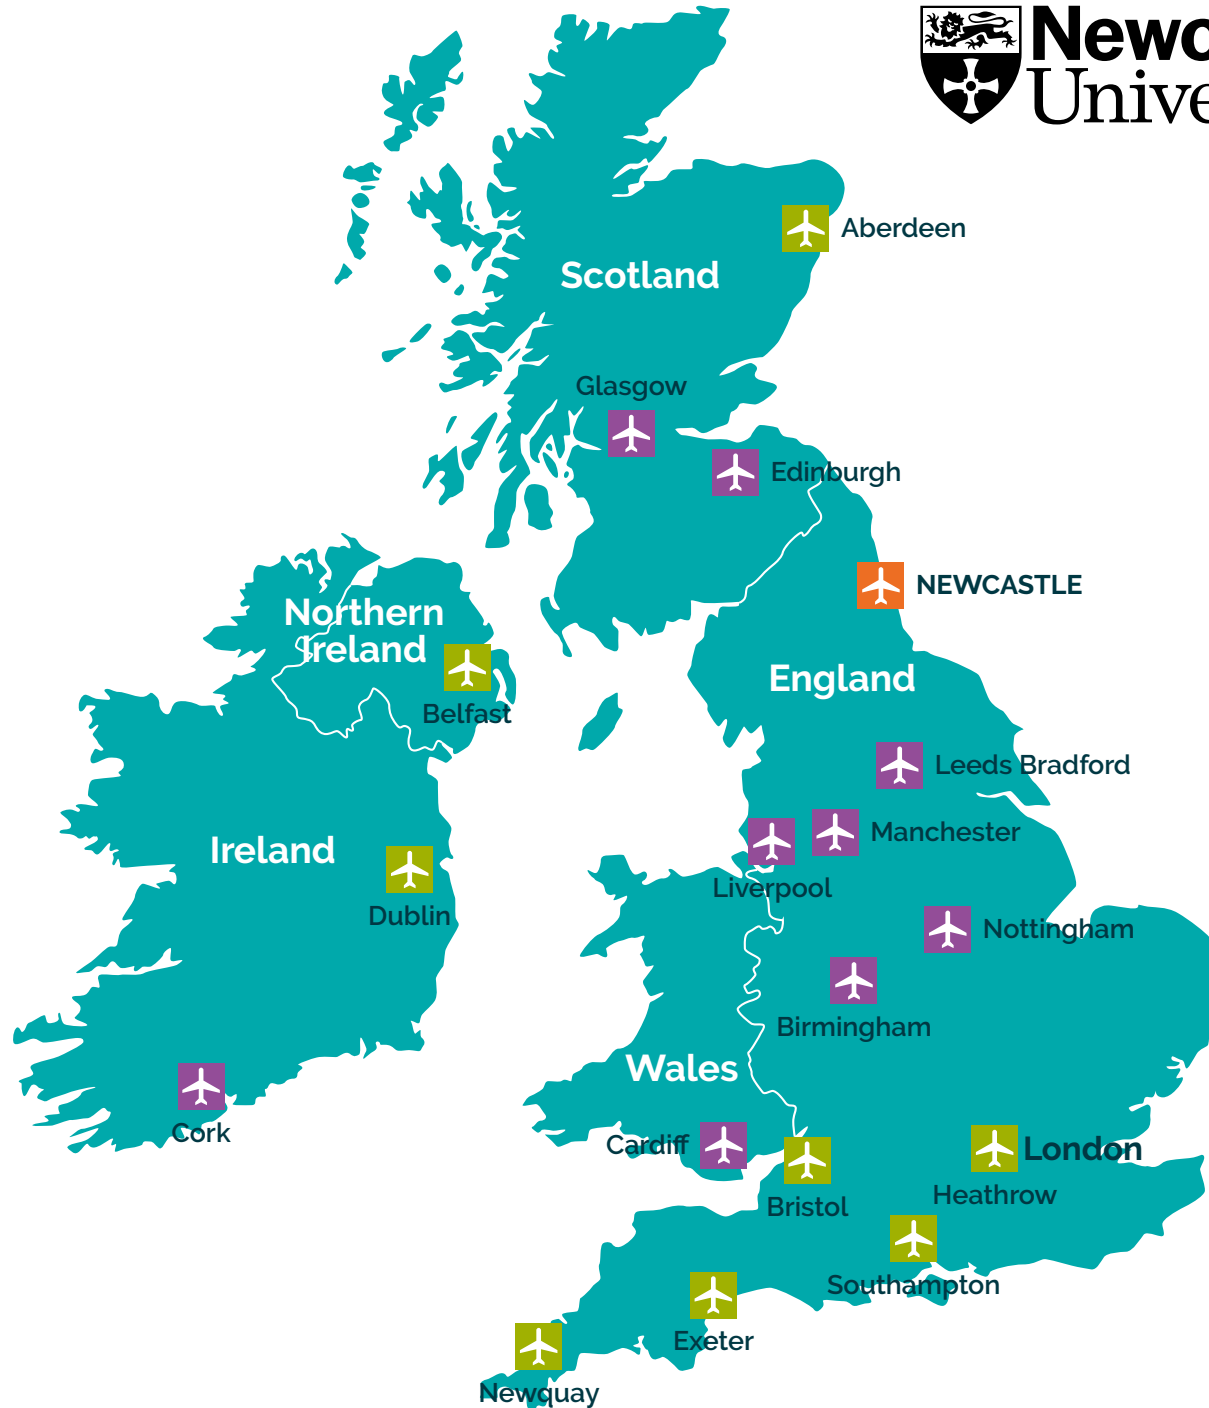

NEWCASTLE INTERNATIONAL AIRPORT

0871 882 1121
newcastleairport.com

Airports

Airports with direct flights to Newcastle

Download the Newcastle University app at m.ncl.ac.uk/apps

Find up-to-date lecture locations, PC clusters, food and drink, buildings entrances and how to use our free SafeZone app.