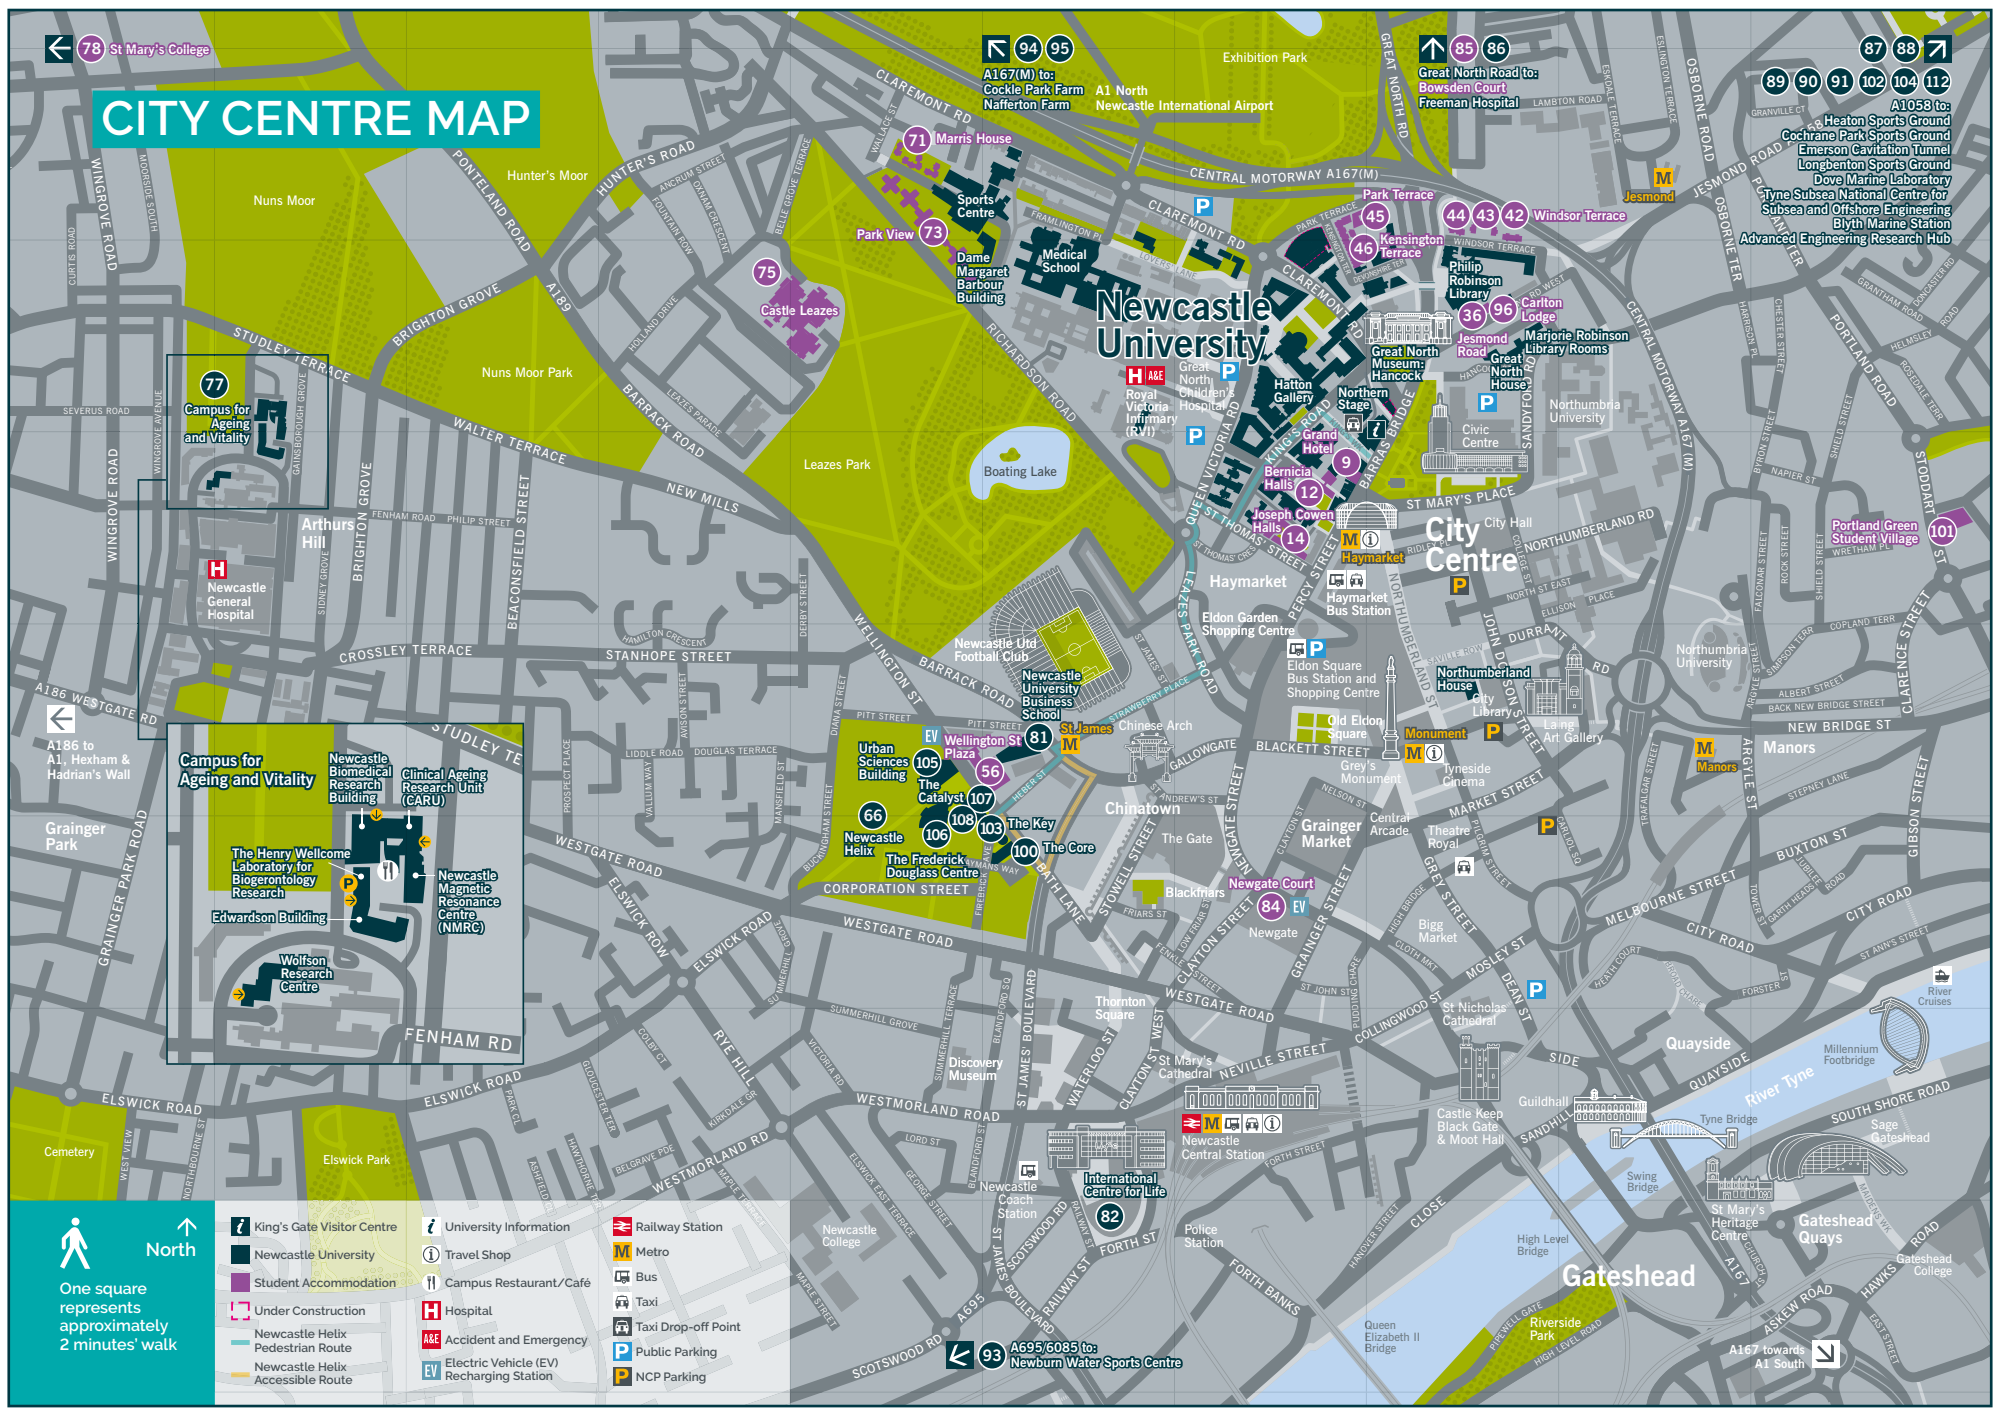

CITY CENTRE MAP

Newcastle University

City Centre

Gateshead

Campus for Ageing and Vitality

- Newcastle Biomedical Research Building
- Clinical Ageing Research Unit (CARU)
- The Henry Wellcome Laboratory for Biogerontology Research
- Newcastle Magnetic Resonance Centre (NMRC)
- Edwardson Building
- Wolfson Research Centre

One square represents approximately 2 minutes' walk

- King's Gate Visitor Centre
- Newcastle University
- Student Accommodation
- Under Construction
- Newcastle Helix Pedestrian Route
- Newcastle Helix Accessible Route
- University Information
- Travel Shop
- Campus Restaurant/Cafe
- Hospital
- Accident and Emergency
- Electric Vehicle (EV) Recharging Station
- Railway Station
- Metro
- Bus
- Taxi
- Taxi Drop-off Point
- Public Parking
- NCP Parking