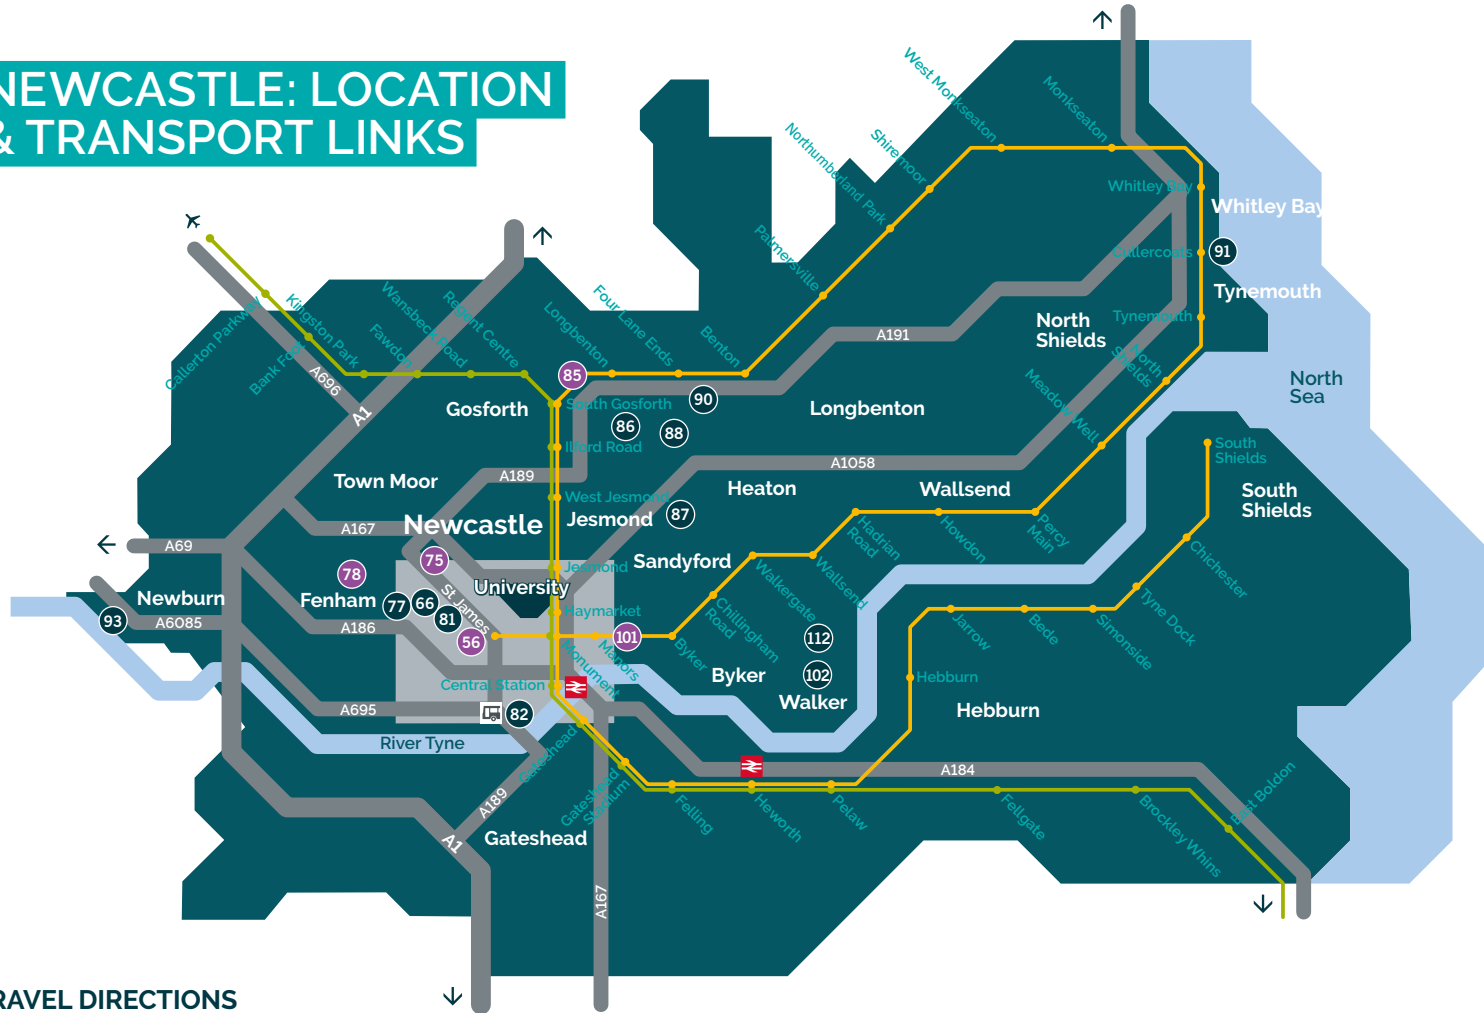

NEWCASTLE: LOCATION & TRANSPORT LINKS

TRAVEL DIRECTIONS

ROAD (PRIVATE TRANSPORT)

The University is based right in the city centre. From the north or south follow the A1 towards Newcastle. Leave the A1 (Newcastle Western Bypass) at the junction with the A167/A696 and follow signs for the 'City Centre'. From the A167 take the exit marked 'Universities, RVI and Eldon Square', which brings you on to Clarendon Road.

From the west follow the A69 to the junction with the A1, and then take the A1 northbound. Leave the A1 at the next junction, signposted 'City (West), Westerhope B6324'. Follow signs for the 'City Centre A167'. Leave at the exit marked 'Universities, RVI and Eldon Square', which brings you on to Clarendon Road.

PARKING

Parking is limited around the University. The public car parks on Clarendon Road (NE2 4AA) and Queen Victoria Road (NE1 4LP) are the closest to campus. City centre NCP car parks are located on John Dobson Street (NE1 8HL), New Bridge Street (NE1 8AB), and Carliol Square (NE1 6UF). As the city centre is a busy place to park, one option is to park at a nearby Metro station and travel to the University by Metro. Metro is a light rail system that connects passengers to Newcastle city centre, railway stations and Newcastle International Airport.