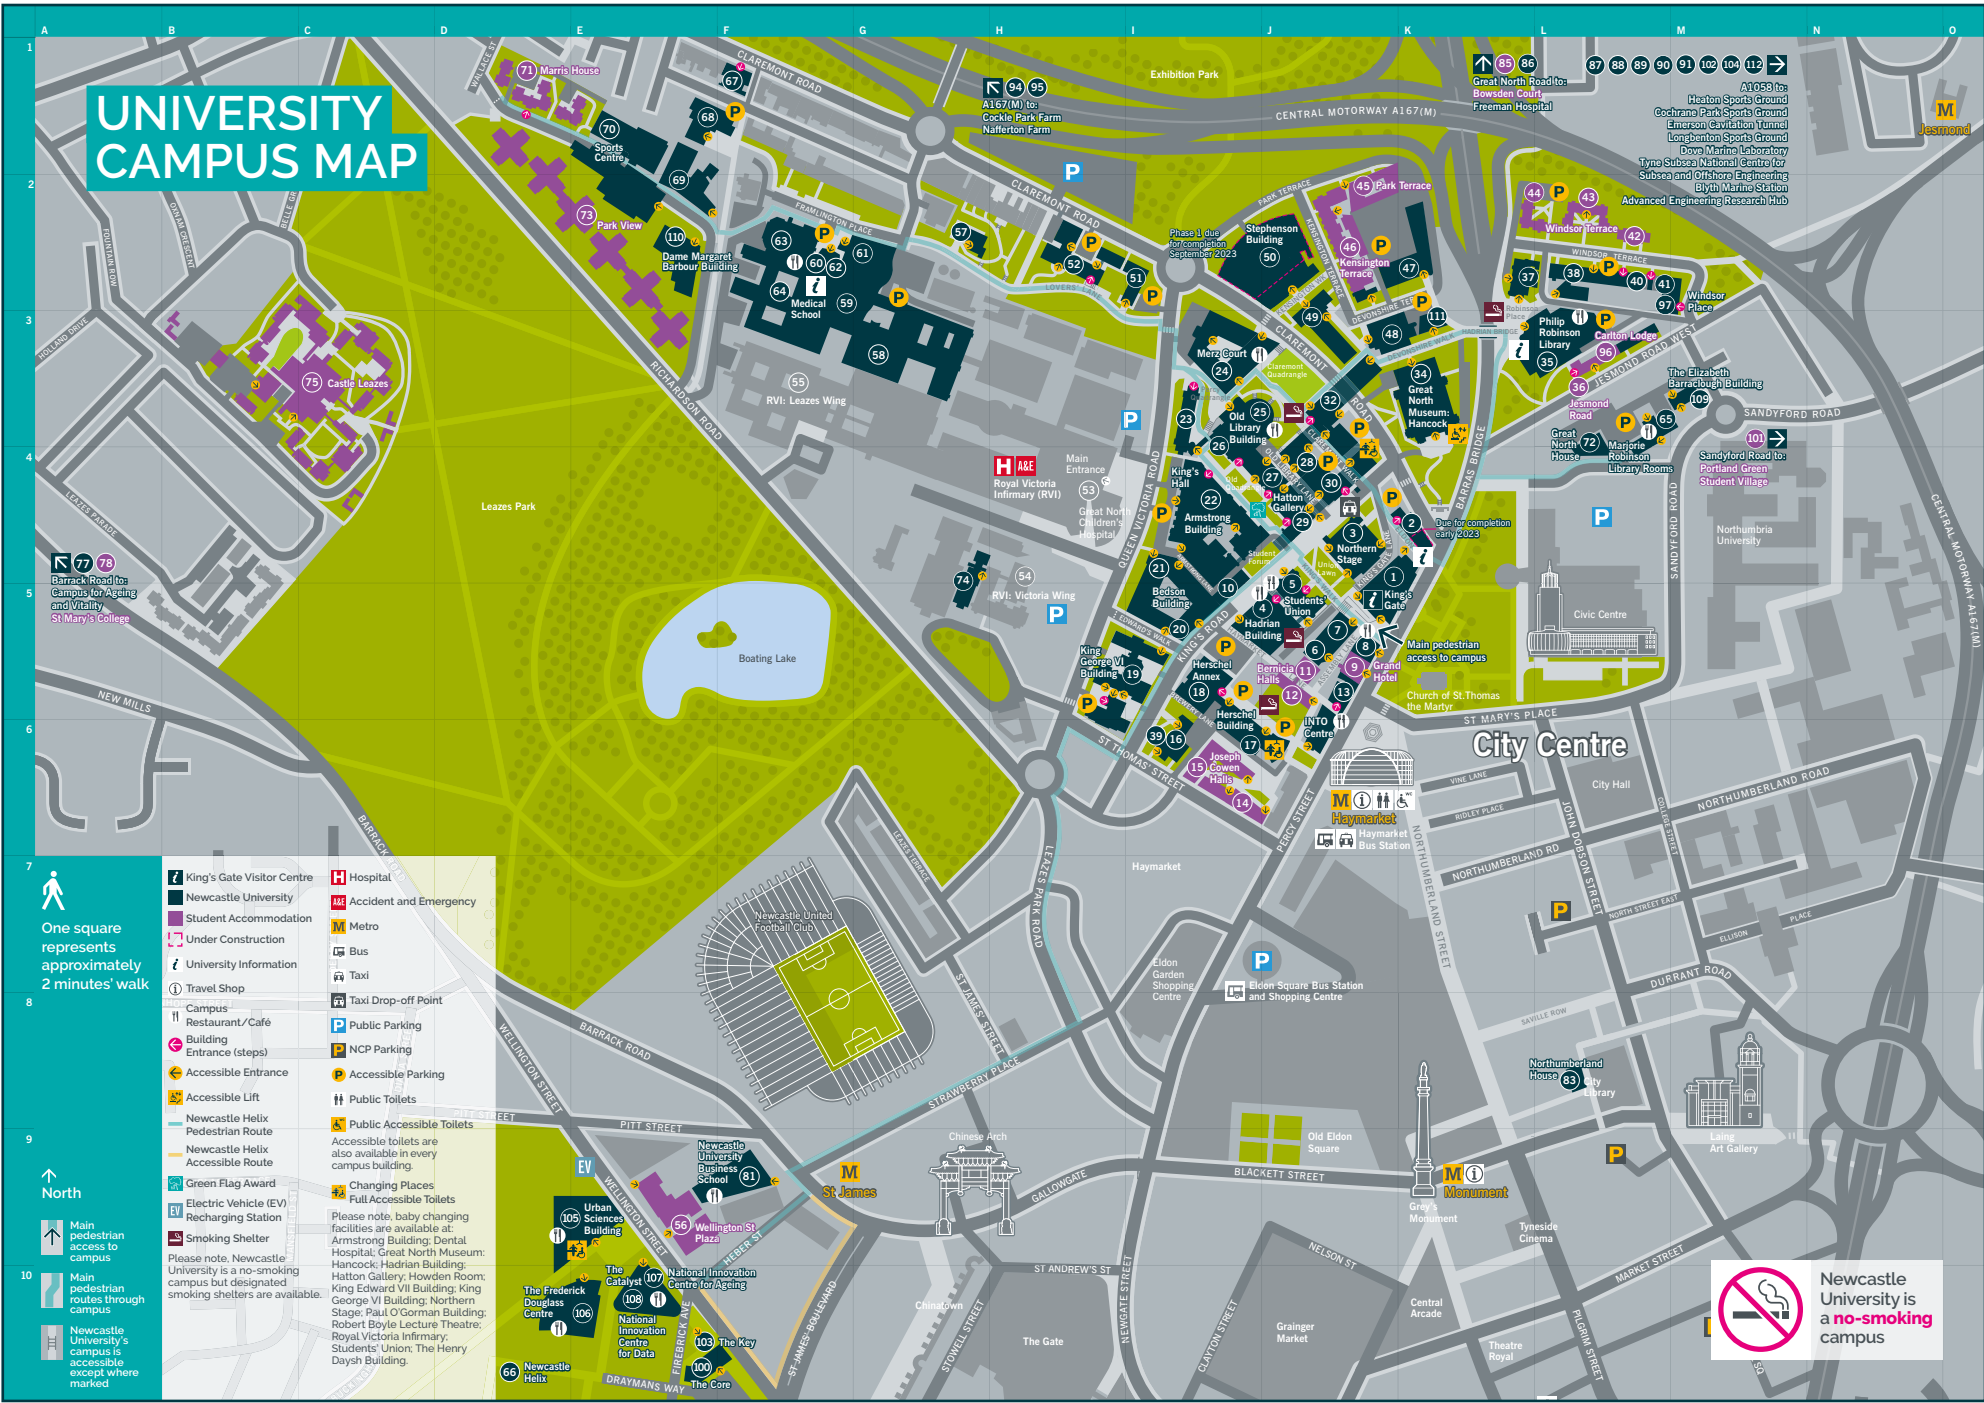

UNIVERSITY CAMPUS MAP

One square represents approximately 2 minutes' walk

North

- King's Gate Visitor Centre
- Newcastle University
- Student Accommodation
- Under Construction
- University Information
- Travel Shop
- Campus Restaurant/Cafe
- Building Entrance (steps)
- Accessible Entrance
- Accessible Lift
- Newcastle Helix Pedestrian Route
- Newcastle Helix Accessible Route
- Green Flag Award
- Electric Vehicle (EV) Recharging Station
- Smoking Shelter
- Please note, Newcastle University is a no-smoking campus but designated smoking shelters are available.
- Hospital
- Accident and Emergency
- Metro
- Bus
- Taxi
- Taxi Drop-off Point
- Public Parking
- NCP Parking
- Accessible Parking
- Public Toilets
- Public Accessible Toilets
- Please note, baby changing facilities are available at Armstrong Building, Dental Hospital, Great North Museum, Hancock, Hadrian Building, Hatton Gallery, Howden Room, King Edward VII Building, King George VI Building, Northern Stage, Paul O'Gorman Building, Robert Boyle Lecture Theatre, Royal Victoria Infirmary, Students' Union, The Henry Dajsh Building.
- Changing Places Full Accessible Toilets
- Urban Sciences Building
- The Catalyst
- National Innovation Centre for Ageing
- The Frederek Douglass Centre
- National Innovation Centre for Data
- The Core
- Newcastle Helix

Newcastle University is a no-smoking campus